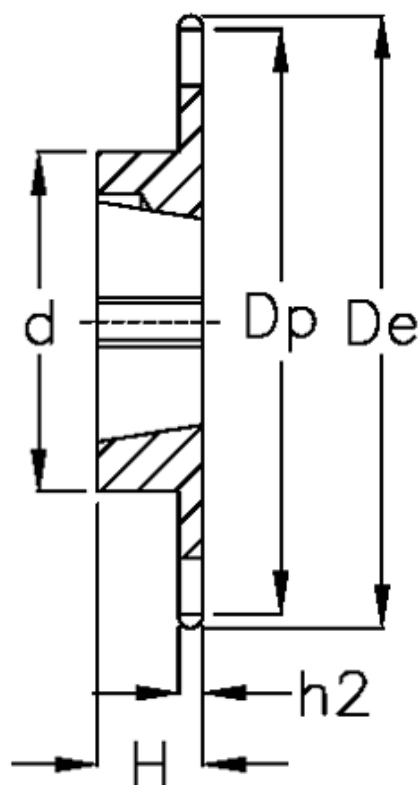

Data Sheet

Article number: 616031008030

Description: Taperbored sprocket 16 B-1 Z=30 simplex
for bushing 3020

Measures

C = 2.5

d = 140

De = 254

Dp = 243

For bush = 3020

For chain size = 1" x 17,02 mm

For chain type = 16 B-1

H = 51

h1 = 16.2

Material = Stål

Number of teeth = 30